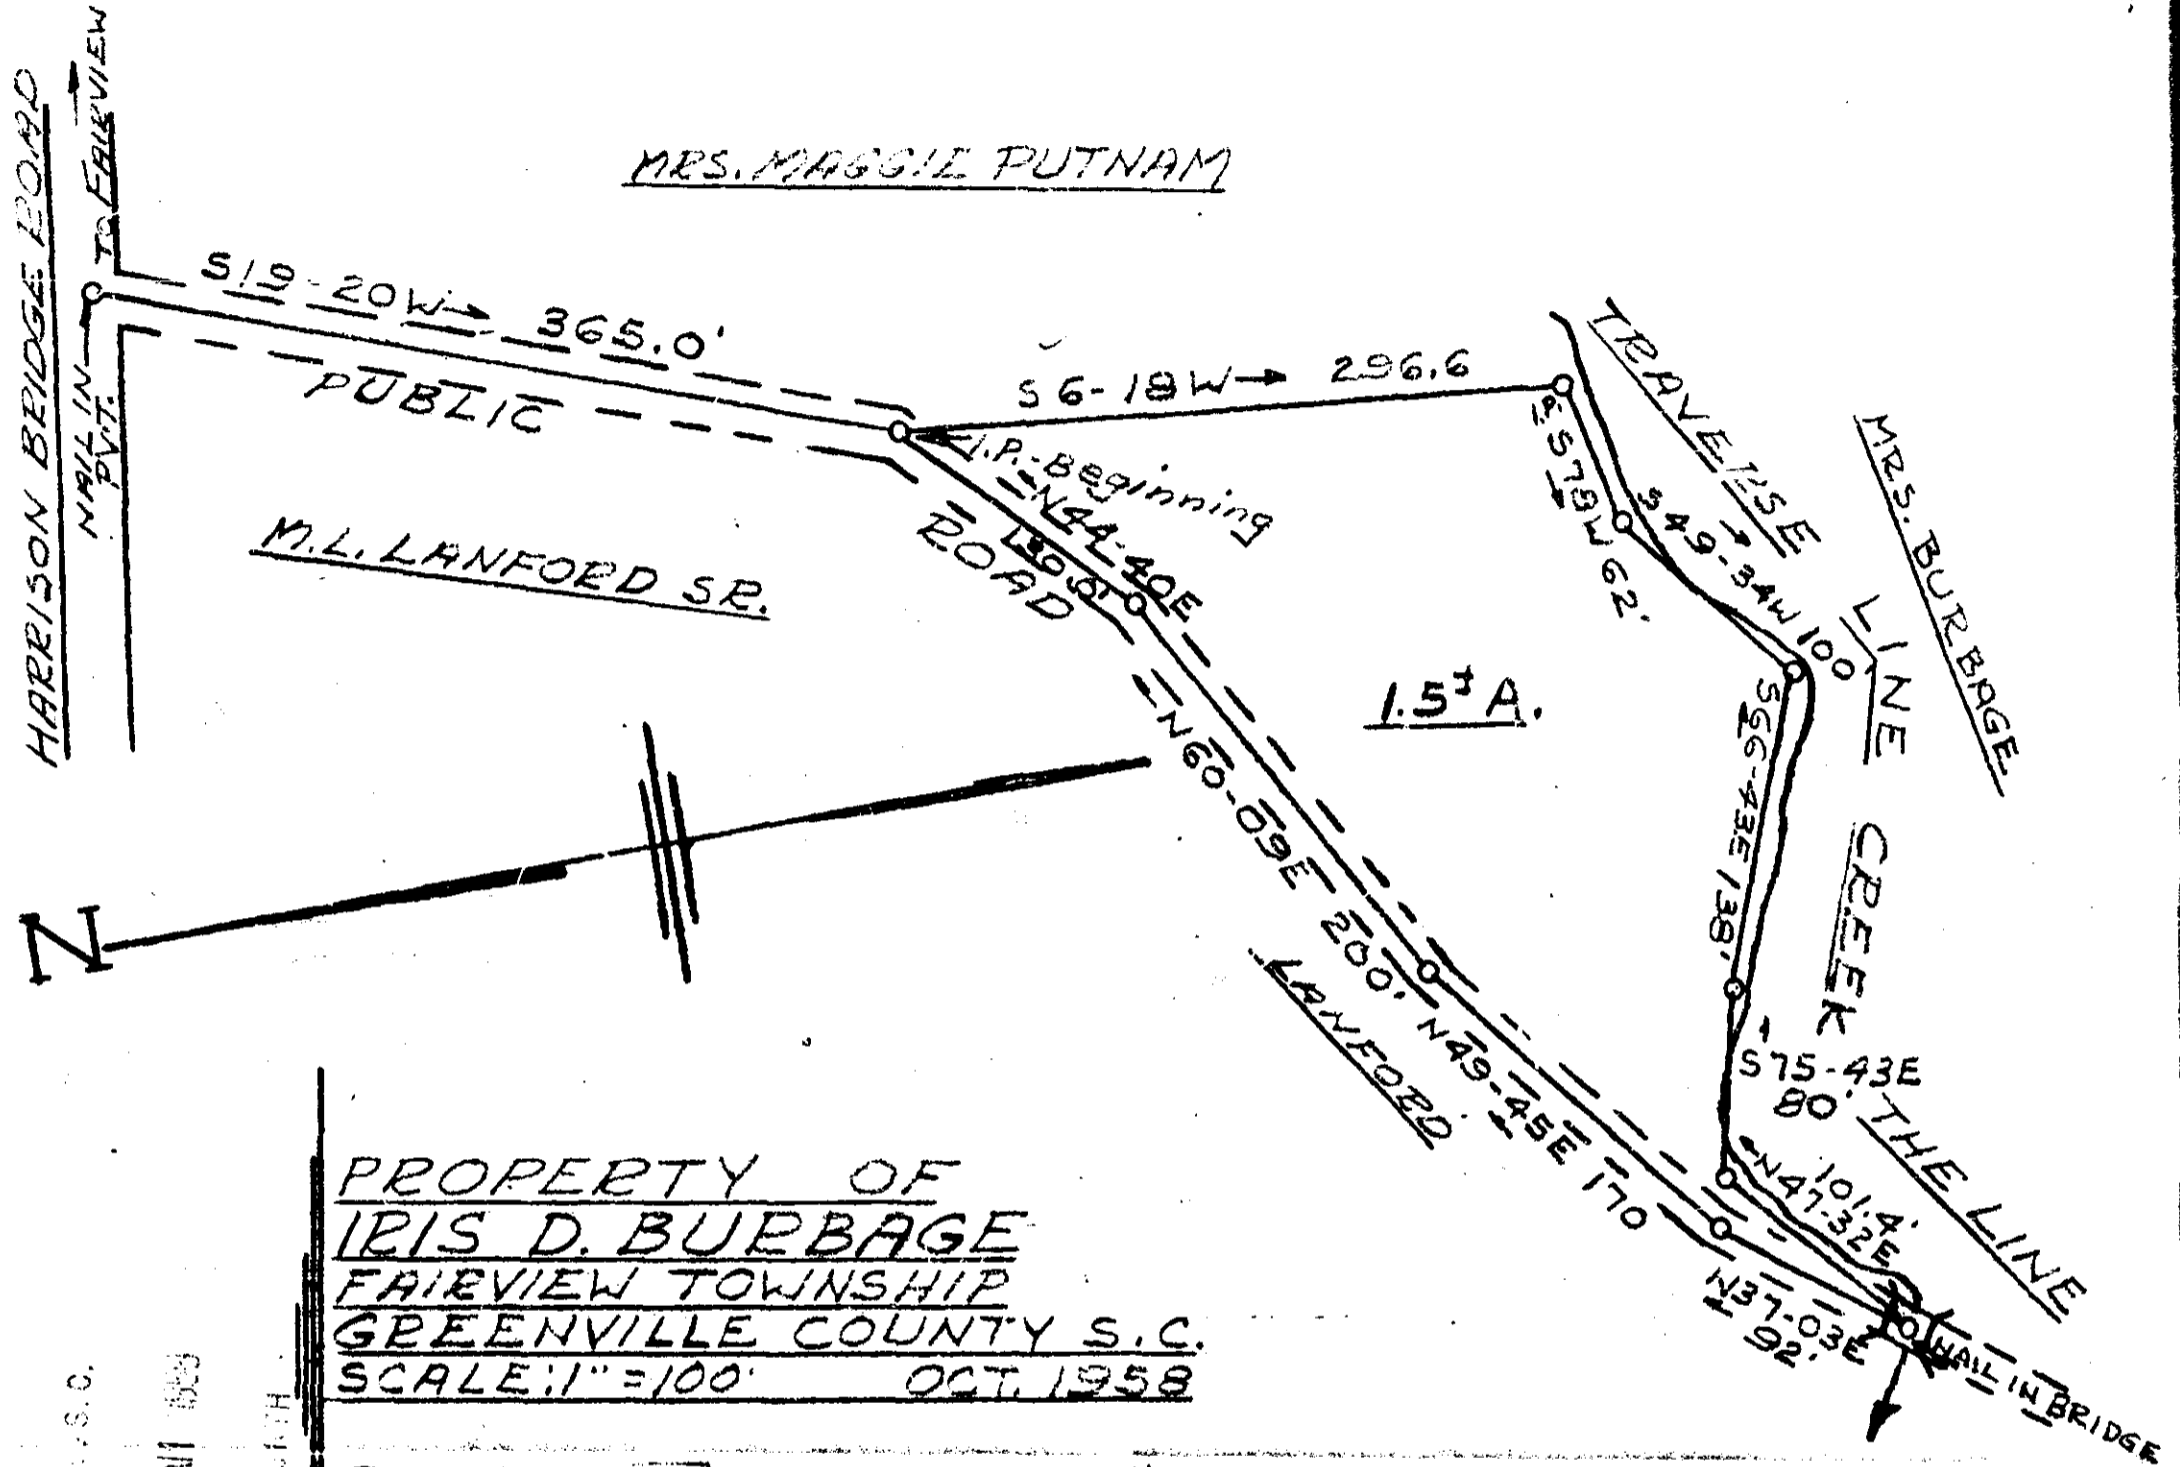

Plat Book PP, Page 180

PROPERTY OF
IRIS D. BURBAGE
 FAIRVIEW TOWNSHIP
 GREENVILLE COUNTY S.C.
 SCALE: 1" = 100' OCT. 1958

BY - J. MAC RICHARDSON - RLS #598

OCT 13 10 41 AM 1958

9601

Plat in = 579

9601 Filed This 13 day of Oct. 1958
 And Recorded in Plat P.P. - 180 at
 Gessie Fawcett
 Register Meane Conveyance Greenville County, S. C.